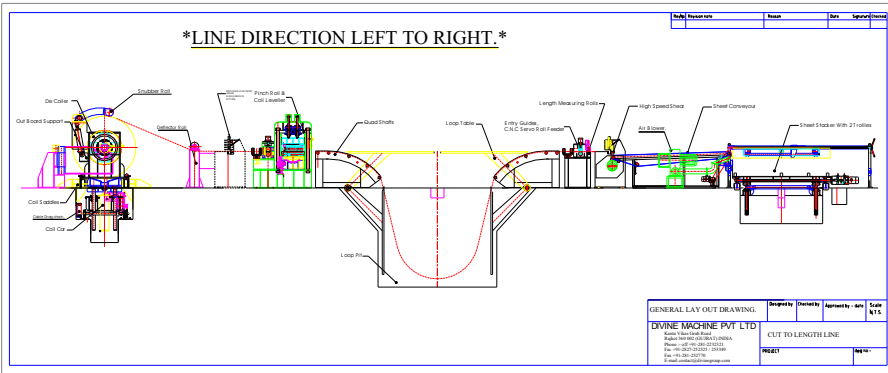

LINE DIRECTION LEFT TO RIGHT.

Rev	Description	Date	By	Appr